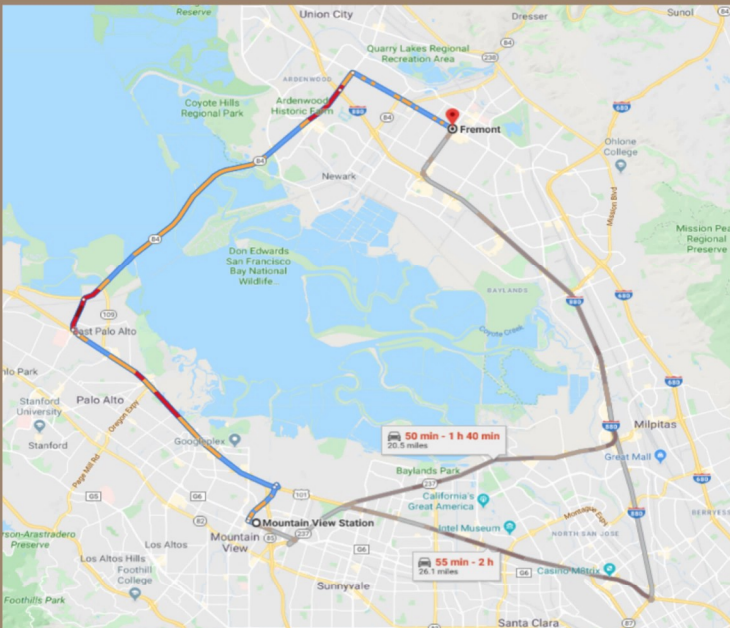

Control Chaos

With us

Add On Services Available:

GPS Based Admin Tracking

Current Company Badging Used

To Track Employee Use for
Senate Bill 1339 Mandate & Expensing

App Based for Users

Get Alerts on Approaching Vehicles
based on GEO Fenced Stops

Set Dynamic Routing

Connect Employees Pickup Stops
Using ZIP codes & Address

Live Monitoring Real Time

Use Monitors in Breakrooms for
Next Shuttle Arrival and Live Tracking

WIFI On Board

Compose Emails, Finish Work, Relax
Traffic Driving Free.